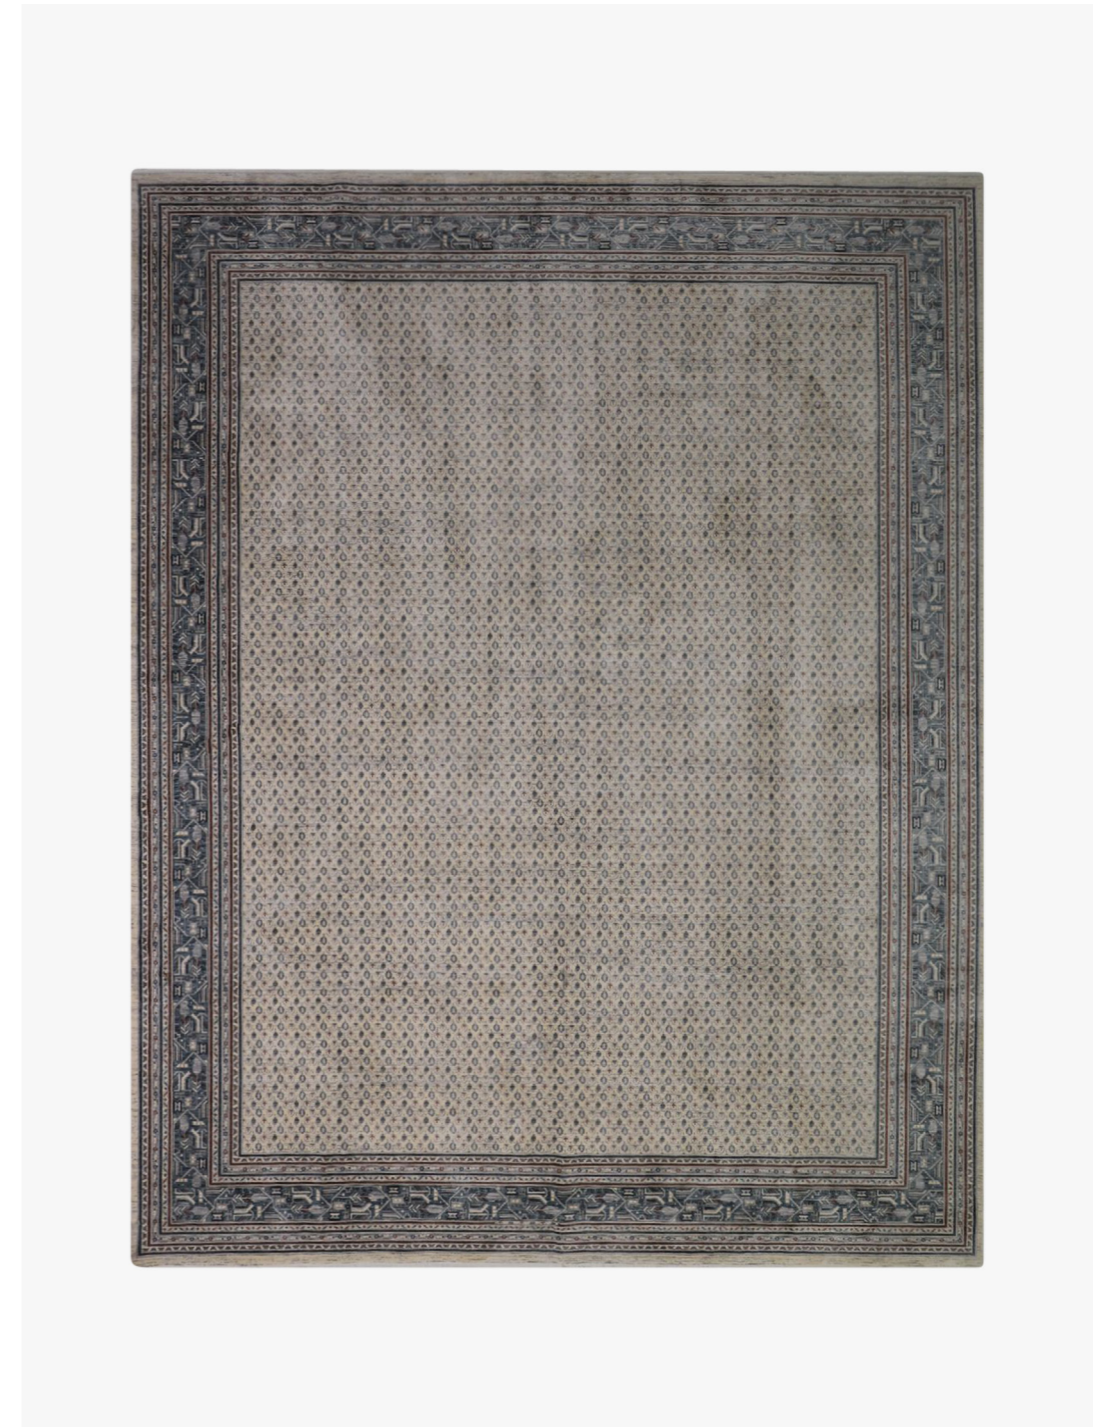

Cover images **Antika BEYZA**
Brochure colour representation may differ slightly to the actual product.

COPYRIGHT © 2022 SILKWOOD FLOORCOVERINGS
SILKWOOD01.COM