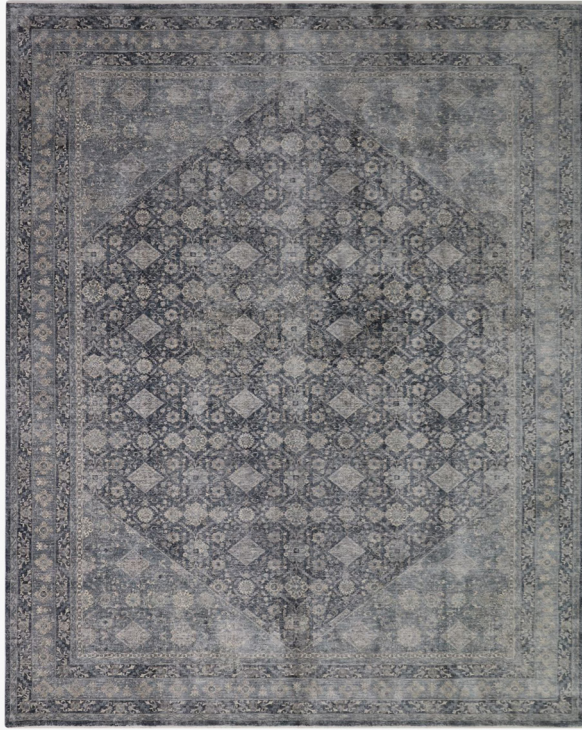

Antika PINAR