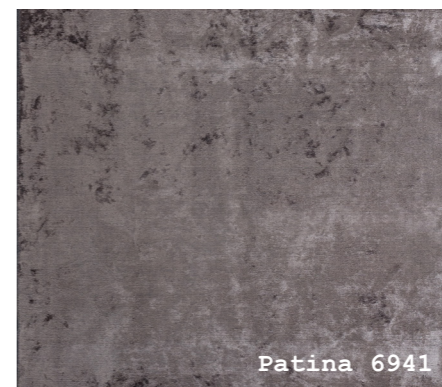

# Patina collection

**Composition:** Woven, Bamboo, Acrylic and Cotton

The fine flatweave construction of the Patina collection gives a stunning silken shadow effect, where the surface plays with the light, and from differing angles creates shading and colour changes. We recommend the rug be turned in situ to assess the best position for room light source to bring out the desired effect in design and colour.

Patina 4618

Patina 1941

Patina 2941

Patina 1031

Patina 2541

Patina 1831

Patina 5621

Patina 6941