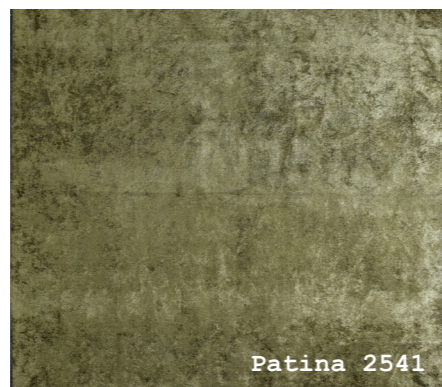

# Patina collection

**Composition:** Woven, Bamboo, Acrylic and Cotton

The fine flatweave construction of the Patina collection gives a stunning silken shadow effect, where the surface plays with the light, and from differing angles creates shading and colour changes. We recommend the rug be turned in situ to assess the best position for room light source to bring out the desired effect in design and colour.

Patina 4618

Patina 1941

Patina 2941

Patina 1031

Patina 2541

Patina 1831

Patina 5621

Patina 6941