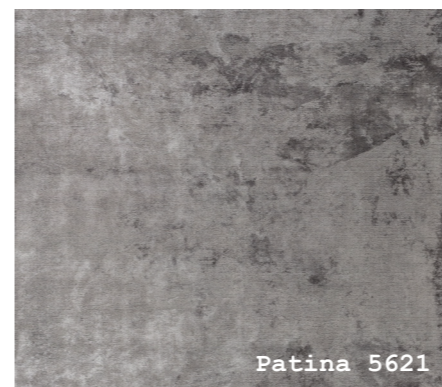

# Patina collection

**Composition:** Woven, Bamboo, Acrylic and Cotton

The fine flatweave construction of the Patina collection gives a stunning silken shadow effect, where the surface plays with the light, and from differing angles creates shading and colour changes. We recommend the rug be turned in situ to assess the best position for room light source to bring out the desired effect in design and colour.

Patina 4618

Patina 1941

Patina 2941

Patina 1031

Patina 2541

Patina 1831

Patina 5621

Patina 6941