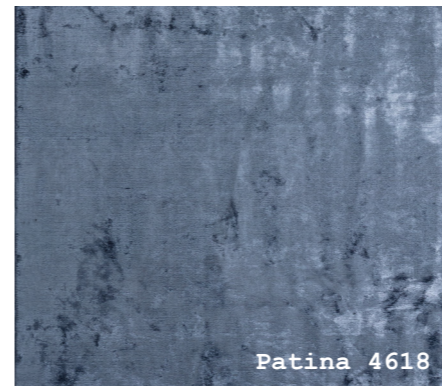

# Patina collection

**Composition:** Woven, Bamboo, Acrylic and Cotton

The fine flatweave construction of the Patina collection gives a stunning silken shadow effect, where the surface plays with the light, and from differing angles creates shading and colour changes. We recommend the rug be turned in situ to assess the best position for room light source to bring out the desired effect in design and colour.

# silkwood

**PATINA**  
RUG COLLECTION #02

Front cover image reference **Patina 1031**  
Brochure colour representation may differ slightly to the actual product.  
Returnable colour swatches are available if required.

Patina 6701

Patina 5531

Patina 6921

Patina 4131

Patina 5501

Patina 5711

Patina 1521

Patina 7741